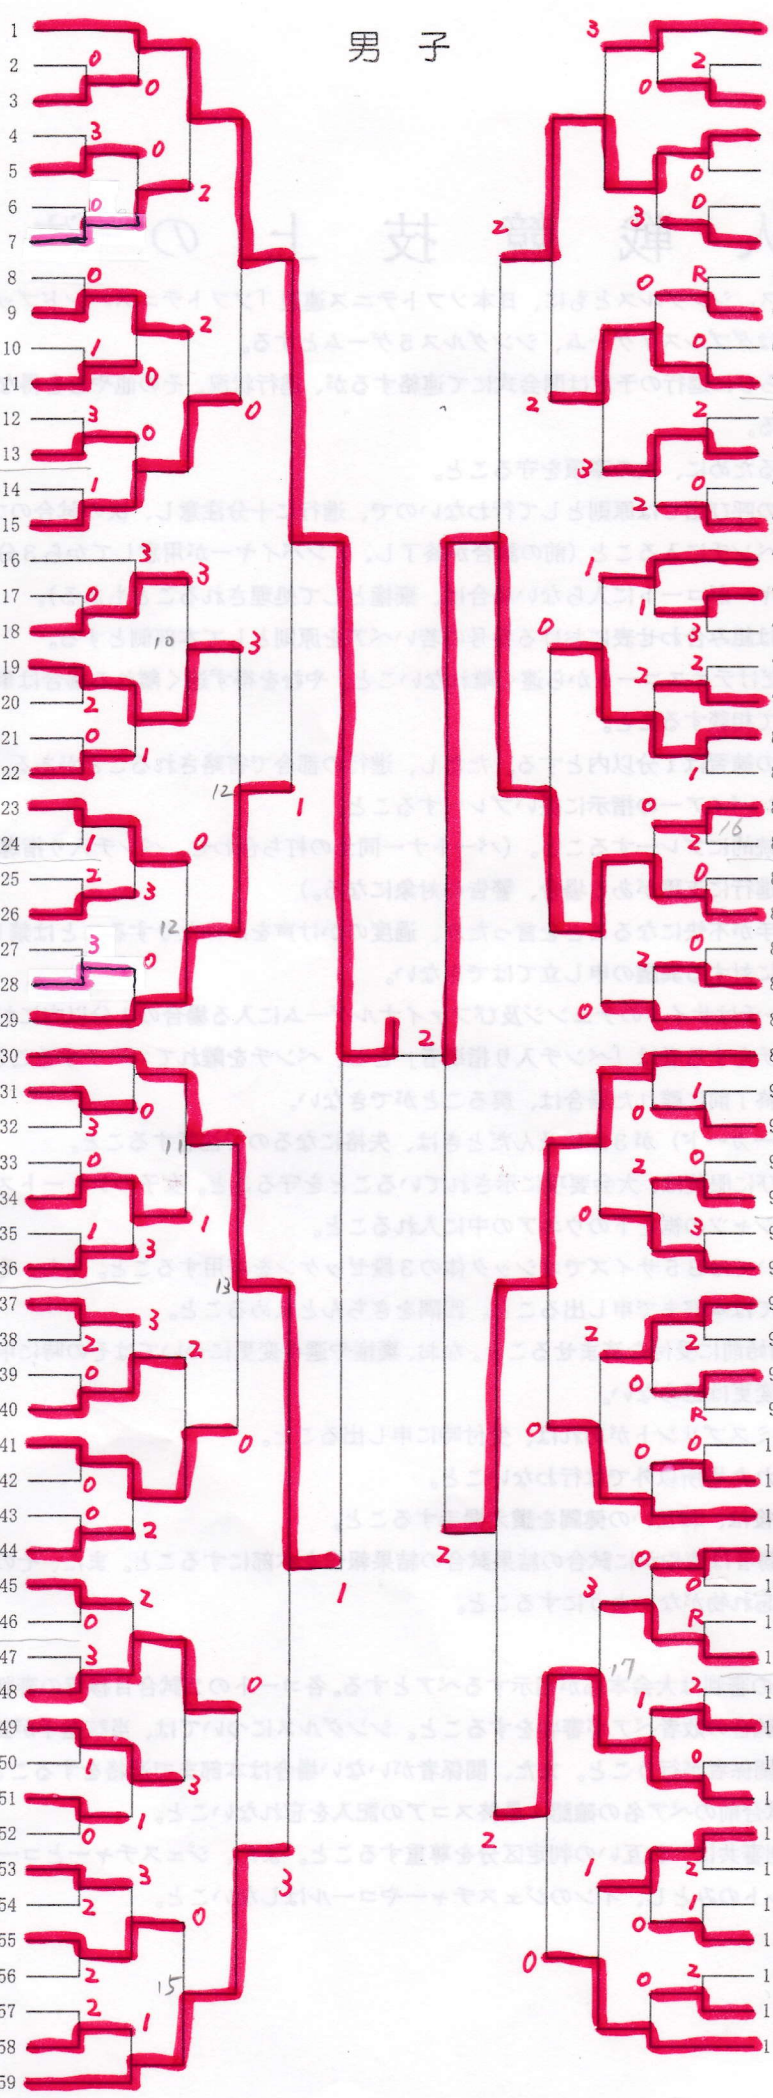

男子

島田 山上(西) 9 桐 10 林 高田 11 12 13

Table of names and affiliations for the male participants, including names like 川原健一, 菅原大, 山田健一, etc., and their respective organizations.

Table of names and affiliations for the female participants, including names like 藤井野口, 井野口, 大友規一, etc., and their respective organizations.

14 15 16 17 18